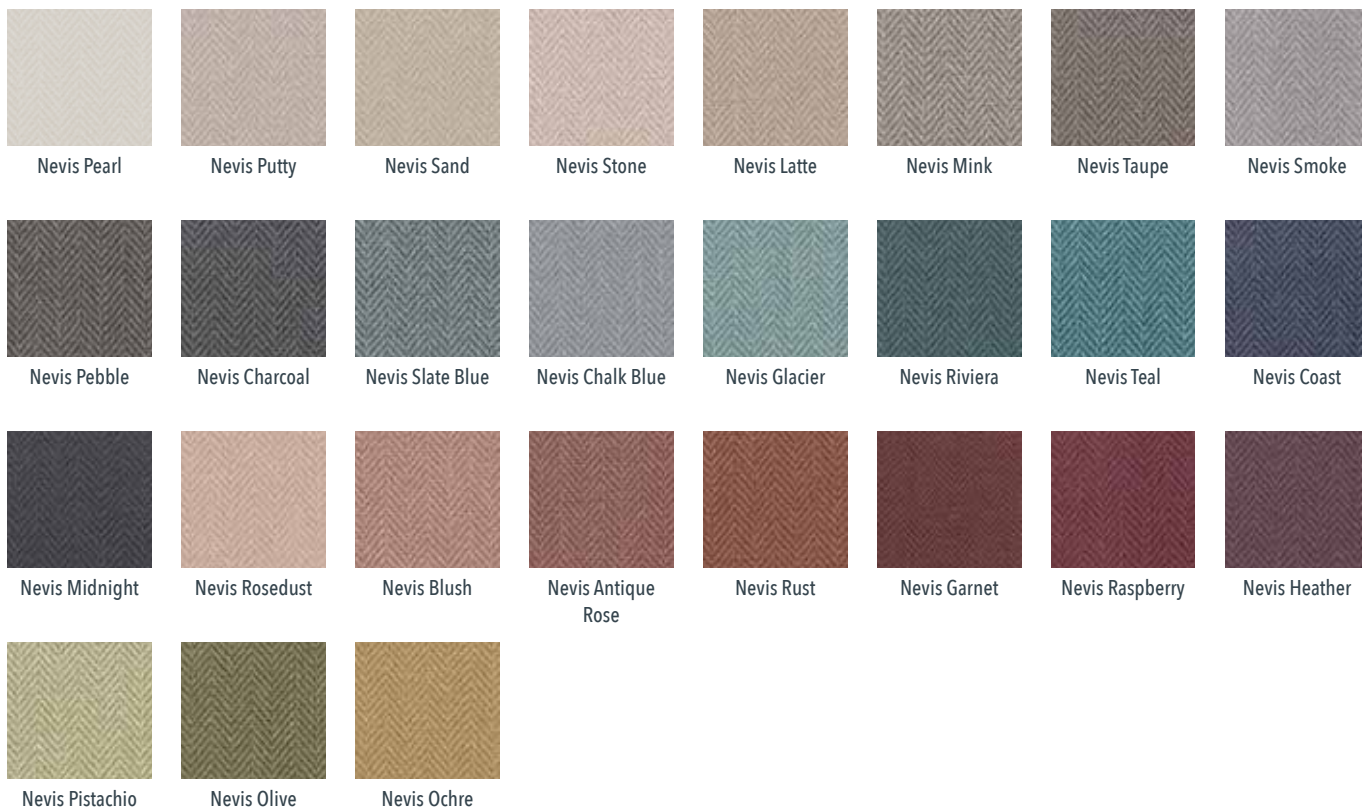

## NEVIS HERRINGBONE VINYL

WATERPROOF UPHOLSTERY

Nevis

Nevis

RIO VINYL

Rio Mushroom	Rio Mist	Rio Almond	Rio Oatmeal	Rio Putty	Rio Clay	Rio Nutmeg	Rio Dove
Rio Steel	Rio Charcoal	Rio Noir	Rio Blush	Rio Terracotta	Rio Crimson	Rio Garnet	Rio Damson
Rio Plum	Rio Duckegg	Rio Sky	Rio Spa	Rio Marine	Rio Teal	Rio Aegean	Rio Sapphire
Rio Forest	Rio Pear	Rio Sunshine	Rio Ochre	Rio Burnt Orange	Rio Pumpkin		